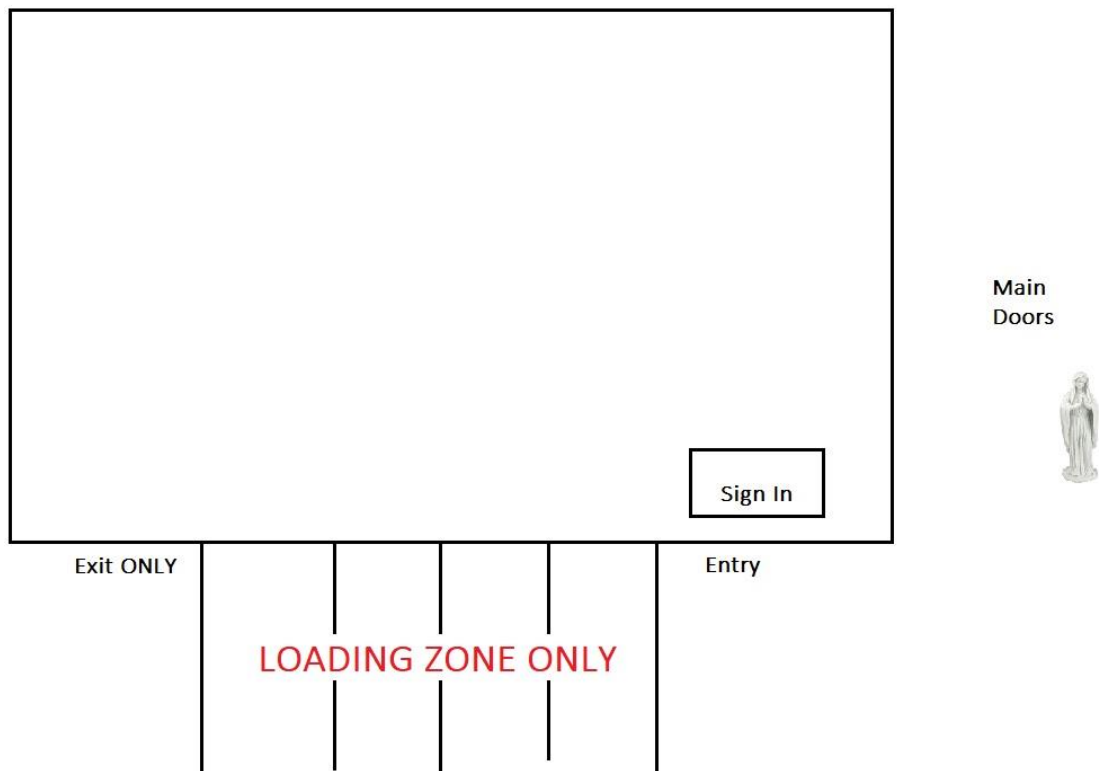

Poinsettia/Purdy's Pick Up Protocols

Location – Assumption School Gym on Friday December 4th from 2-5pm

All people entering the school gym for plant/chocolate pick up must:

- 1. Wear a face mask that fully covers their nose and mouth**
- 2. Sanitize their hands**
- 3. Fill out a health check form providing their contact information for us**

Upon arrival, people need to enter the gym by the first set of doors by the Mary statue.

The parking spots between the gym doors are for quick poinsettia loading ONLY.

Please be prepared to wait outside as we will be limiting the number of people in the gym at one time.